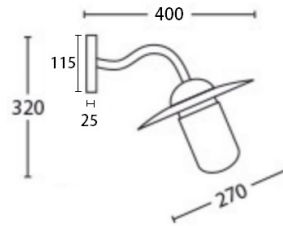

# DEKSEL SERIES

Aged Copper Interior Wall / Pendant Lights & Exterior Wall Light

**DEKSEL01**  
(Exterior Wall Light)

**DEKSEL02**  
(Interior Wall Light/ Brass bracket, base & neck)

**DEKSEL03**  
(Interior Pendant Light/ Brass bracket & base)

### Product Features:

- Input voltage: 110-265V AC
- Shade: Aged oxidised solid copper
- Screw: stainless steel
- Lamp holder: E27 (Max.60W)
- Globe not included
- IP rating: DEKSEL01: IP54 & DEKSEL02-03: IP23

<b>IP54</b> Rated	<b>IP23</b> Rated	<b>2YEAR</b> Replacement Warranty
----------------------	----------------------	---

PART NO.	DESCRIPTION	LAMP HOLDER	MAX. WATT	IP	CANOPY (mm)	BACK PLATE (mm)	SUSPENSION (mm)	WEIGHT (kg)	BOX (cm)	CARTON QTY
DEKSEL01	WALL MATT AGED COP CLR Glass IP54	E27	60W	IP54	-	Ø115x25	-	1.5	35x27x26	1/4
DEKSEL02	WALL MATT AGED COP IP23 (Brass Bracket, base & neck)	E27	60W	IP23	-	200x25	-	1.9	46x32x28	1/4
DEKSEL03	PENDANT AGED COP IP23 (Brass bracket & base)	E27	60W	IP23	Ø135	-	1100 Chain & cable	3.1	42x42x25	1/4