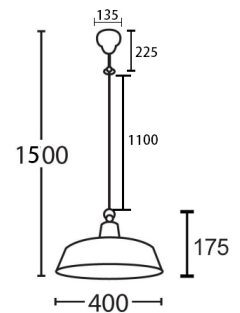

# DEKSEL SERIES

Aged Copper Interior Wall / Pendant Lights & Exterior Wall Light

**DEKSEL01**  
(Exterior Wall Light)

**DEKSEL02**  
(Interior Wall Light/ Brass bracket, base & neck)

**DEKSEL03**  
(Interior Pendant Light/ Brass bracket & base)

### Product Features:

- Input voltage: 110-265V AC
- Shade: Aged oxidised solid copper
- Screw: stainless steel
- Lamp holder: E27 (Max.60W)
- Globe not included
- IP rating: DEKSEL01: IP54 & DEKSEL02-03: IP23

<b>IP54</b> Rated	<b>IP23</b> Rated	<b>2YEAR</b> Replacement Warranty
----------------------	----------------------	---

PART NO.	DESCRIPTION	LAMP HOLDER	MAX. WATT	IP	CANOPY (mm)	BACK PLATE (mm)	SUSPENSION (mm)	WEIGHT (kg)	BOX (cm)	CARTON QTY
DEKSEL01	WALL MATT AGED COP CLR Glass IP54	E27	60W	IP54	-	Ø115x25	-	1.5	35x27x26	1/4
DEKSEL02	WALL MATT AGED COP IP23 (Brass Bracket, base & neck)	E27	60W	IP23	-	200x25	-	1.9	46x32x28	1/4
DEKSEL03	PENDANT AGED COP IP23 (Brass bracket & base)	E27	60W	IP23	Ø135	-	1100 Chain & cable	3.1	42x42x25	1/4