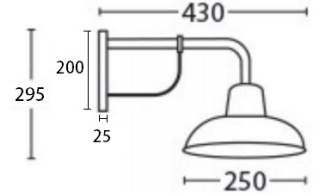

# DEKSEL SERIES

Aged Copper Interior Wall / Pendant Lights & Exterior Wall Light

**DEKSEL01**  
(Exterior Wall Light)

**DEKSEL02**  
(Interior Wall Light/ Brass bracket, base & neck)

**DEKSEL03**  
(Interior Pendant Light/ Brass bracket & base)

### Product Features:

- Input voltage: 110-265V AC
- Shade: Aged oxidised solid copper
- Screw: stainless steel
- Lamp holder: E27 (Max.60W)
- Globe not included
- IP rating: DEKSEL01: IP54 & DEKSEL02-03: IP23

<b>IP54</b> Rated	<b>IP23</b> Rated	<b>2YEAR</b> Replacement Warranty
----------------------	----------------------	---

PART NO.	DESCRIPTION	LAMP HOLDER	MAX. WATT	IP	CANOPY (mm)	BACK PLATE (mm)	SUSPENSION (mm)	WEIGHT (kg)	BOX (cm)	CARTON QTY
DEKSEL01	WALL MATT AGED COP CLR Glass IP54	E27	60W	IP54	-	Ø115x25	-	1.5	35x27x26	1/4
DEKSEL02	WALL MATT AGED COP IP23 (Brass Bracket, base & neck)	E27	60W	IP23	-	200x25	-	1.9	46x32x28	1/4
DEKSEL03	PENDANT AGED COP IP23 (Brass bracket & base)	E27	60W	IP23	Ø135	-	1100 Chain & cable	3.1	42x42x25	1/4