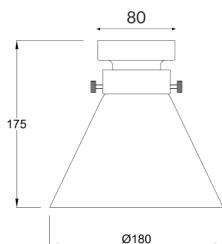

D.I.Y. BATTEN FIXTURE

D.I.Y. Lighting

DIYBAT05
(Black / Clear Glass)

DIYBAT06
(Chrome / Clear Glass)

DIYBAT07
(Black / Smoky Glass)

Product Features:

- Input voltage: 220-240V AC
- Surface mounted
- Material: iron & glass
- Globe type: B22 (Max.40W halogen globe)
- Globe not included
- Batten holder not included
- IP rating: IP20 for indoor use only
- Warranty: 1 year replacement

DIYBAT08
(Chrome / Smoky Glass)

PART NO.	DESCRIPTION	MAX. WATT	DIAM	BASE	HEIGHT	WEIGHT	BOX	CARTON QTY
DIYBAT05	DIY Batten Fix SML Cone Clr Black	40W	Ø180mm	Ø80mm	175mm	0.77kg	23x23x19cm	1/12
DIYBAT06	DIY Batten Fix SML Cone Clr Chrome	40W	Ø180mm	Ø80mm	175mm	0.77kg	23x23x19cm	1/12
DIYBAT07	DIY Batten Fix SML Cone Smoke Black	40W	Ø180mm	Ø80mm	175mm	0.77kg	23x23x19cm	1/12
DIYBAT08	DIY Batten Fix SML Cone Smoke Chrome	40W	Ø180mm	Ø80mm	175mm	0.77kg	23x23x19cm	1/12