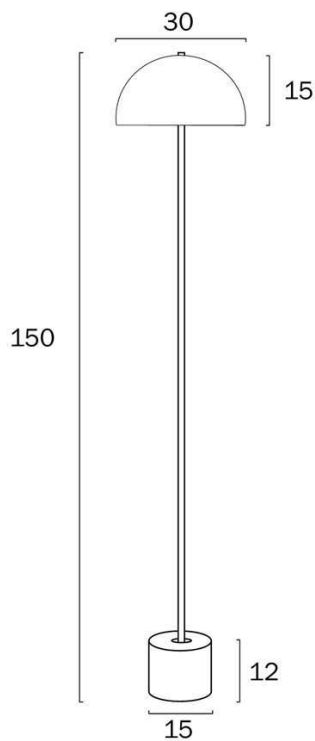

Size

Fixture Diameter (cm)	30.0
Fixture Height (cm)	150.0
Base Diameter (cm)	15.0
Shade Diameter (cm)	30.0
Cable Length (cm)	200 (50+Foot Switch+150)

Specification

Voltage Input	240V
Wattage (max)	50
Wattage	25
Globe Type	E27
Globe / Light Source qty	2
Globe / Light Source included	No
Dimmable	Globe Dependant
Electrical Protection	CLASS II - DOUBLE INSULATED, EARTH NOT REQUIRED
IP rating	IP20
Lead and Plug	Yes
Approvals	RCM
Assembly Required	Yes
Box Contents	Instruction
Care Instructions	Do not use strong liquid cleaners,Wipe clean with a dry cloth
Replacement Warranty	*3 Years

Barcode

GTIN 9329501064382

Image -dimensions

Note: Dimensions are only a guide and may vary due to manufacturing variations.