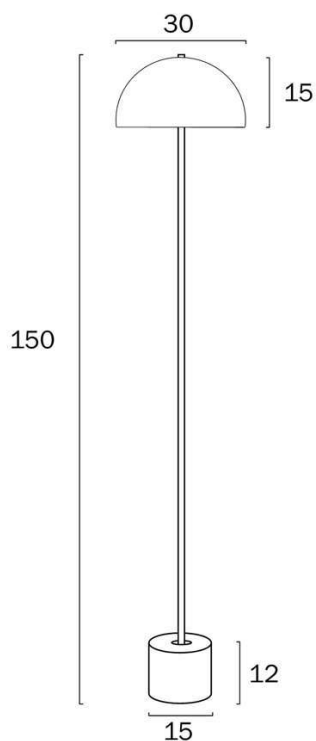

Size

Fixture Diameter (cm)	30.0
Fixture Height (cm)	150.0
Base Diameter (cm)	15.0
Shade Diameter (cm)	30.0
Cable Length (cm)	200 (50+Foot Switch+150)

Specification

Voltage Input	240V
Wattage (max)	50
Wattage	25
Globe Type	E27
Globe / Light Source qty	2
Globe / Light Source included	No
Dimmable	Globe Dependant
Electrical Protection	CLASS II - DOUBLE INSULATED, EARTH NOT REQUIRED
IP rating	IP20
Lead and Plug	Yes
Approvals	RCM
Assembly Required	Yes
Box Contents	Instruction
Care Instructions	Do not use strong liquid cleaners,Wipe clean with a dry cloth
Replacement Warranty	*3 Years

Barcode

GTIN 9329501064405

Image -dimensions

Note: Dimensions are only a guide and may vary due to manufacturing variations.