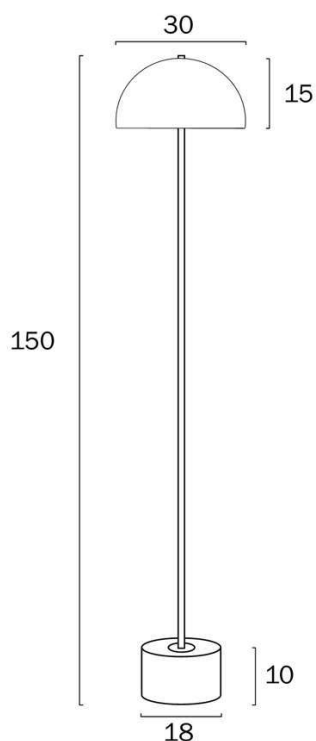

Size

Fixture Diameter (cm)	30.0
Fixture Height (cm)	150.0
Base Diameter (cm)	15.0
Shade Diameter (cm)	30.0
Cable Length (cm)	200 (50+Foot Switch+150)

Specification

Voltage Input	240V
----------------------	------

Barcode

GTIN 9329501064511

Image -dimensions

Note: Dimensions are only a guide and may vary due to manufacturing variations.