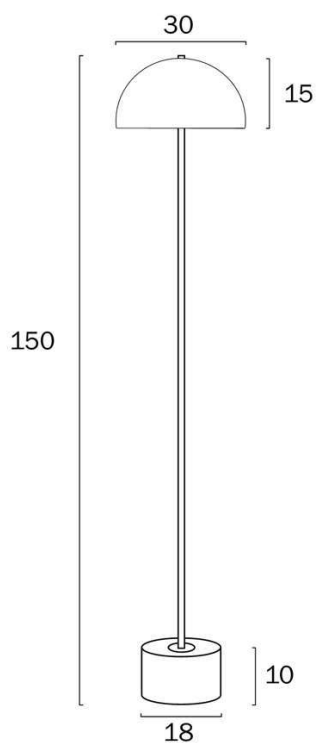

Size

Fixture Diameter (cm)	30.0
Fixture Height (cm)	150.0
Base Diameter (cm)	15.0
Shade Diameter (cm)	30.0
Cable Length (cm)	200 (50+Foot Switch+150)

Specification

Voltage Input	240V
----------------------	------

Barcode

GTIN 9329501064504

Image -dimensions

Note: Dimensions are only a guide and may vary due to manufacturing variations.