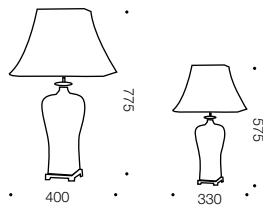

Dono

Specifications

Type	Table Lamp
Light Source	E27 40w max
Globe	Not included
Warranty	1 year*

Measurements

Colours

Chrome/Grey/White floral base
with white shade

Codes

Dono TL35-GRY