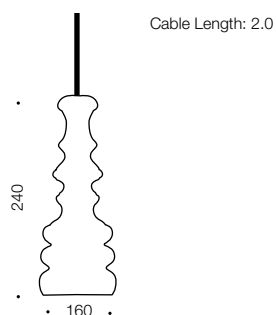

DORITA

Pendant

Specifications

| | |
|--------------|--------------|
| Type | Pendant |
| Light Source | 25w E27 max |
| Globe | Not included |
| Warranty | 1 year* |

Measurements

Colours

Chrome/white/black

Codes