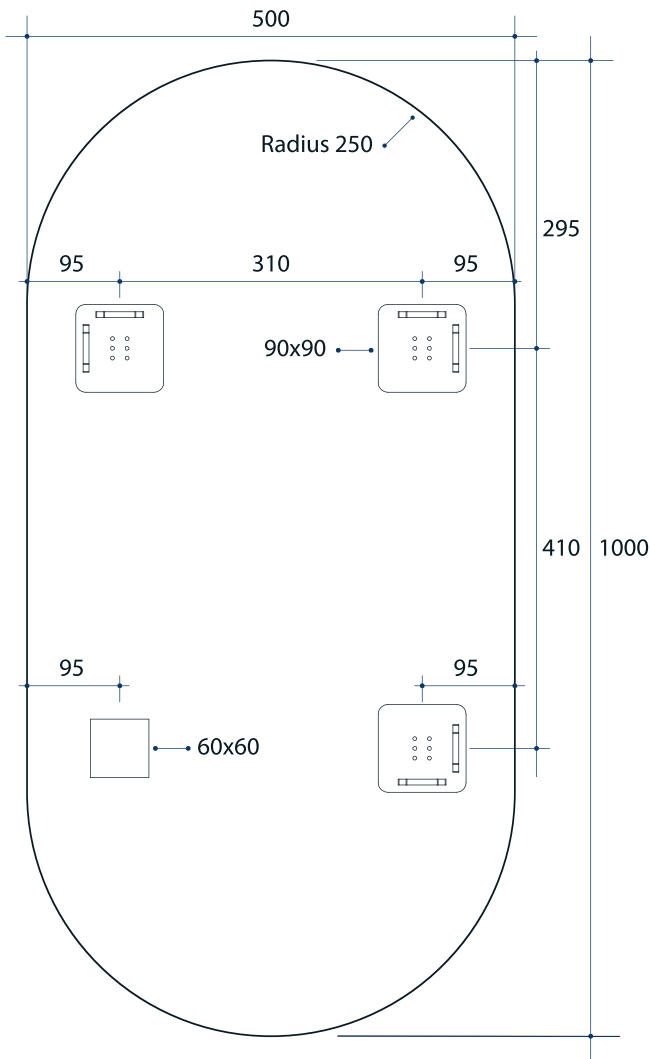

# Ablaze Pill Shape Mirror

Note: All dimensions are in millimetres (mm)

Stock Code	Size (mm) W x H x D	Shape	Edge
DP5010HN	500 W x 1000 H	Pill	Polished Pencil Edge

**Please note:** Bracket location may vary +/- 5mm. do not pre-drill holes for mounts before confirming exact locations on your mirror. Do not use or measure from drawings.