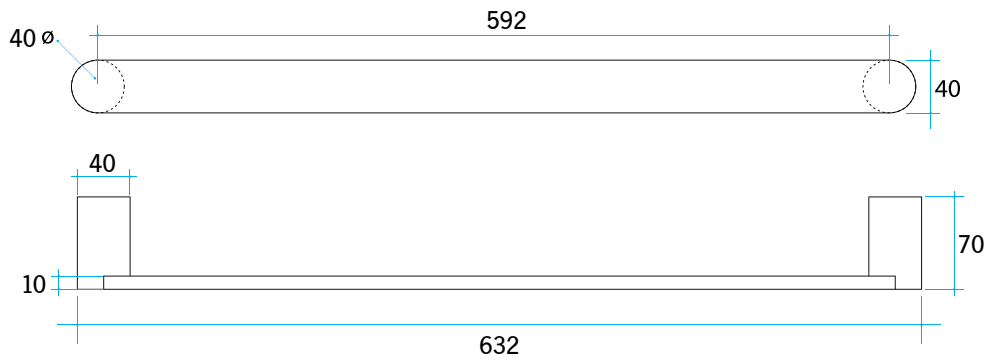

Thermorail Towel Rails 12V

Electric Heated Towel Rails for use in bathrooms

Note: All dimensions are in millimetres (mm)

Stock Code	Finish	Size (mm)	Output (W)	No. of Bars
DSP6	Polished Stainless Steel	W632 x H40 x D70	13 Watts	1

Please note: Specifications are for information purposes only. Whilst every effort has been made to ensure the product specifications are accurate, due to continuing product development and improvement the specifications are subject to change. Specifications can be used to rough in and fit timber supports in the wall however we recommend no holes are drilled without having the product on site or verifying the details with the manufacturer. Thermogroup cannot be held liable or responsible for errors due to updated specifications