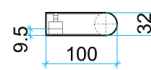

Thermorail Towel Rails 12V

Electric Heated Towel Rails for use in bathrooms

Stock Code	Finish	Size (mm)	Output (W)	No. of Bars
DSR6	Polished Stainless Steel	W632 x H32 x D100	18 Watts	1

PLEASE NOTE: Specifications are for information purposes only. Whilst every effort has been made to ensure the product specifications are accurate, due to continuing product development and improvement the specifications are subject to change. Specifications can be used to rough in and fit timber supports in the wall however we recommend no holes are drilled without having the product on site or verifying the details with the manufacturer. Thermogroup cannot be held liable or responsible for errors due to updated specifications.