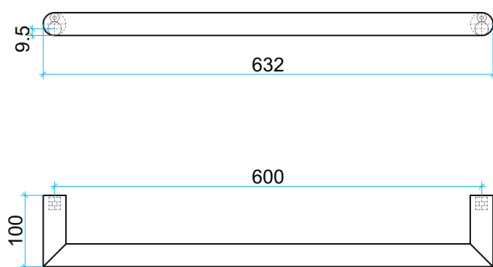

Thermorail Towel Rails 12V

Electric Heated Towel Rails for use in bathrooms

Stock Code	Finish	Size (mm)	Output (W)	No. of Bars
DSR6	Polished Stainless Steel	W632 x H32 x D100	18 Watts	1

PLEASE NOTE: Specifications are for information purposes only. Whilst every effort has been made to ensure the product specifications are accurate, due to continuing product development and improvement the specifications are subject to change. Specifications can be used to rough in and fit timber supports in the wall however we recommend no holes are drilled without having the product on site or verifying the details with the manufacturer. Thermogroup cannot be held liable or responsible for errors due to updated specifications.