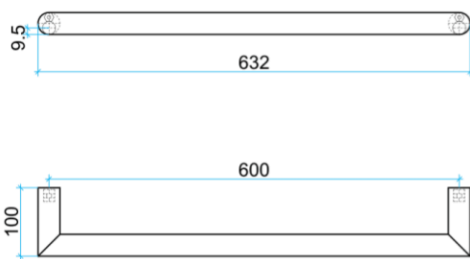

Thermorail Towel Rails 12V

Electric Heated Towel Rails for use in bathrooms

Stock Code	Finish	Size (mm)	Output (W)	No. of Bars
DSR6B	Matt Black	W632 x H32 x D100	18 Watts	1

PLEASE NOTE: Specifications are for information purposes only. Whilst every effort has been made to ensure the product specifications are accurate, due to continuing product development and improvement the specifications are subject to change. Specifications can be used to rough in and fit timber supports in the wall however we recommend no holes are drilled without having the product on site or verifying the details with the manufacturer. Thermogroup cannot be held liable or responsible for errors due to updated specifications.