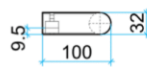

Thermorail Towel Rails 12V

Electric Heated Towel Rails for use in bathrooms

Stock Code	Finish	Size (mm)	Output (W)	No. of Bars
DSR6B	Matt Black	W632 x H32 x D100	18 Watts	1

PLEASE NOTE: Specifications are for information purposes only. Whilst every effort has been made to ensure the product specifications are accurate, due to continuing product development and improvement the specifications are subject to change. Specifications can be used to rough in and fit timber supports in the wall however we recommend no holes are drilled without having the product on site or verifying the details with the manufacturer. Thermogroup cannot be held liable or responsible for errors due to updated specifications.