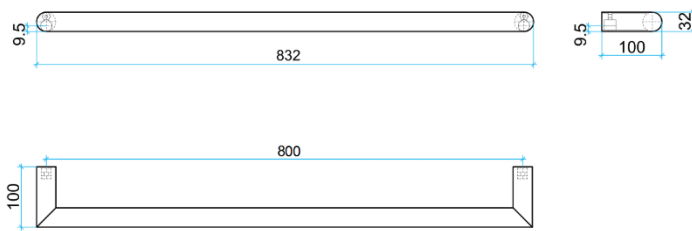

# Thermorail Towel Rails 12V

Electric Heated Towel Rails for use in bathrooms

Stock Code	Finish	Size (mm)	Output (W)	No. of Bars
DSR8B	Matt Black	W832 x H32 x D100	23 Watts	1

**PLEASE NOTE:** Specifications are for information purposes only. Whilst every effort has been made to ensure the product specifications are accurate, due to continuing product development and improvement the specifications are subject to change. Specifications can be used to rough in and fit timber supports in the wall however we recommend no holes are drilled without having the product on site or verifying the details with the manufacturer. Thermogroup cannot be held liable or responsible for errors due to updated specifications.