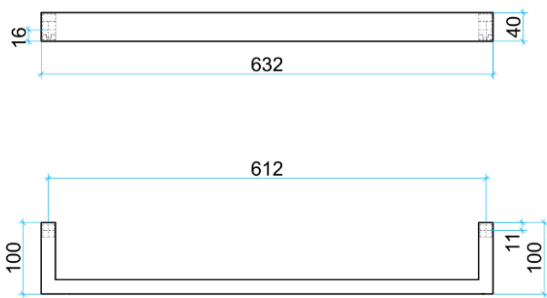

Thermorail Towel Rails 12V

Electric Heated Towel Rails for use in bathrooms

Stock Code	Finish	Size (mm)	Output (W)	No. of Bars
DSS6W	Satin White	W632 x H40 x D100	23 Watts	1

PLEASE NOTE: Specifications are for information purposes only. Whilst every effort has been made to ensure the product specifications are accurate, due to continuing product development and improvement the specifications are subject to change. Specifications can be used to rough in and fit timber supports in the wall however we recommend no holes are drilled without having the product on site or verifying the details with the manufacturer. Thermogroup cannot be held liable or responsible for errors due to updated specifications.