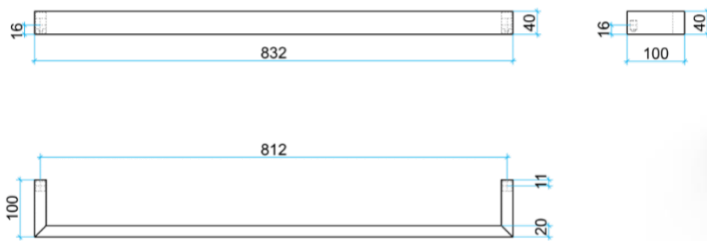

Thermorail Towel Rails 12V

Electric Heated Towel Rails for use in bathrooms

Stock Code	Finish	Size (mm)	Output (W)	No. of Bars
DSS8	Polished Stainless Steel	W832 x H40 x D100	30 Watts	1

PLEASE NOTE: Specifications are for information purposes only. Whilst every effort has been made to ensure the product specifications are accurate, due to continuing product development and improvement the specifications are subject to change. Specifications can be used to rough in and fit timber supports in the wall however we recommend no holes are drilled without having the product on site or verifying the details with the manufacturer. Thermogroup cannot be held liable or responsible for errors due to updated specifications.