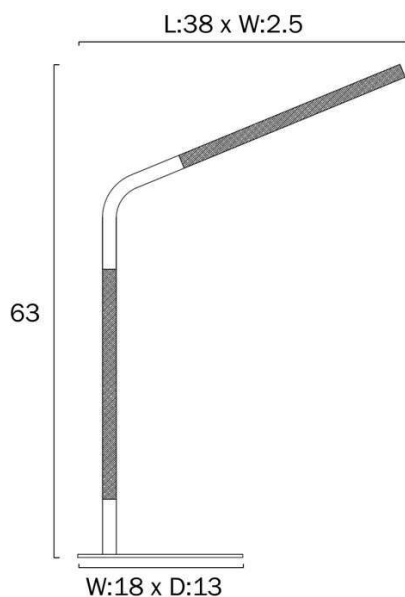

Size

Fixture Length (cm)	38.0
Fixture Width (cm)	2.5
Fixture Height (cm)	63.0
Base Length (cm)	13.0
Base Width (cm)	18.0
Height Adjustable?	Yes
Cable Length (cm)	180 (30+Inline Switch+150)

Specification

Voltage Input	240V
Total Wattage (max)	7

All representations within this document are subject to copyright. ELECTRICAL INSTALLATIONS MUST BE PERFORMED BY A QUALIFIED ELECTRICAL CONTRACTOR AND INSTALLED IN ACCORDANCE WITH AS/NZS 3000.
NOTE : All images , descriptions and dimensions are indicative. Please check latest version of item detail on Telbix website prior to ordering or installation.

Globe Type	LED integrated SMD
Globe / Light Source included	Yes
Lumens	400
Color Temperature	Warm White
Color Kelvin	3000k
Color Rendering	>80
Dimmable	No
Electrical Protection	CLASS II - DOUBLE INSULATED, EARTH NOT REQUIRED
IP rating	IP20
Lead and Plug	Yes
Approvals	RCM
Care Instructions	Do not use strong liquid cleaners, Wipe clean with a dry cloth
Replacement Warranty	*3 Years

Barcode

GTIN 9329501070871

Image -dimensions

Note: Dimensions are only a guide and may vary due to manufacturing variations.