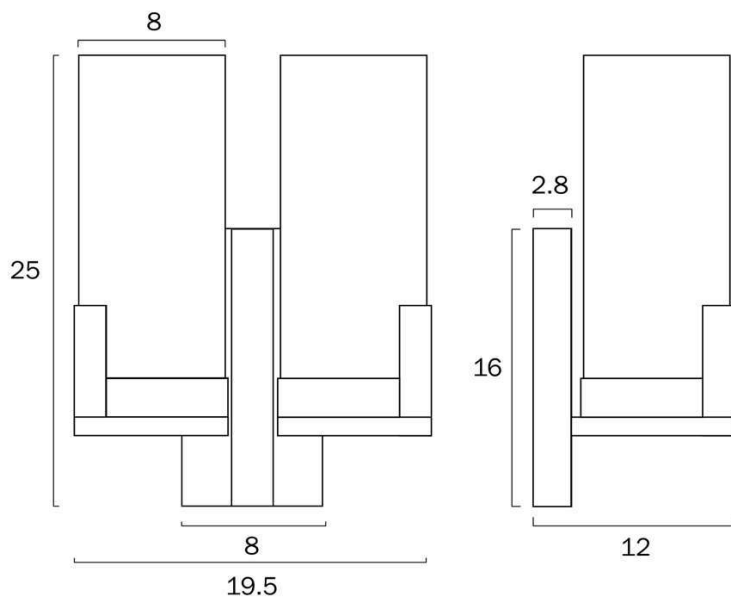

Overview

Family name	Eamon
Categories	Wall Lights
Mounting	Surface
This item includes	Glass
Usage	Indoor Lighting

Color / Material

Fixture Color	Black,Opal Matt
Fixture Material	Iron,Glass
Canopy Color	Black
Shade Material	Glass
Glass Color	Opal Matt

Size

Fixture Length (cm)	26.0
Fixture Height (cm)	25.0
Fixture Projection (cm)	16.0
Shade Diameter (cm)	8.0

Specification

Voltage Input	240V
Wattage (max)	50
Wattage	25
Globe Type	E14
Globe / Light Source qty	2
Globe / Light Source included	No
Electrical Protection	CLASS I - HIGH VOLTAGE, EARTH REQUIRED

Barcode

GTIN 9329501060766

Image -dimensions

Note: Dimensions are only a guide and may vary due to manufacturing variations.