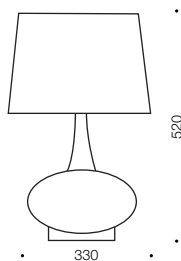

Earl

Specifications

| | |
|--------------|--------------|
| Type | Table Lamp |
| Light Source | E27 40w max |
| Globe | Not included |
| Warranty | 1 year* |

Colours

Black&oak/ cream

White&oak / cream

Measurements