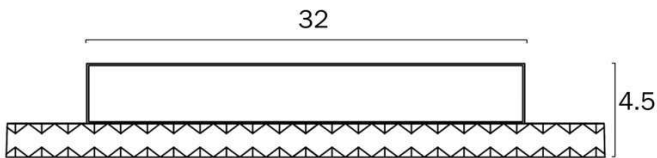

Last modification

2023-11-22

ELIE OY40-CH3C
9329501067444

Introducing the Elie LED Oyster Lamp—an epitome of decorative style. The unique faceted clear outer frame creates an alluring play of light, while the mirrored center enhances illumination throughout the room. With a selectable slide switch for warm, natural or cool light and Triac dimmability, this lamp offers versatility. Available in three sizes, Elie blends aesthetic appeal with functionality, making it a captivating addition to any space.

Overview

Family name	Elie
Categories	Oysters
Switch	Slide Switch
Usage	Indoor Lighting

Color / Material

Fixture Color	Chrome
Fixture Finish	Brushed Chrome
Fixture Material	Acrylic, Aluminium

Size

Fixture Diameter (cm)	40.0
Fixture Projection (cm)	4.5
Canopy Diameter (cm)	32.0

Specification

Voltage Input	240V
Total Wattage (max)	24
Globe Type	LED integrated SMD
Globe / Light Source included	Yes
Color Kelvin	3 CCT (3000k - 4000k - 5000k)
Dimmable	Yes
Electrical Protection	CLASS I - HIGH VOLTAGE, EARTH REQUIRED
IP rating	IP20
Approvals	RCM
Installation Required	Yes (by Licensed Electrician only)

All representations within this document are subject to copyright. ELECTRICAL INSTALLATIONS MUST BE PERFORMED BY A QUALIFIED ELECTRICAL CONTRACTOR AND INSTALLED IN ACCORDANCE WITH AS/NZS 3000.
NOTE : All images , descriptions and dimensions are indicative. Please check latest version of item detail on Telbix website prior to ordering or installation.

Care Instructions Do not use strong liquid cleaners, Wipe clean with a dry cloth
Replacement Warranty *3 Years

Barcode
GTIN 9329501067444

Image -dimensions

Note: Dimensions are only a guide and may vary due to manufacturing variations.