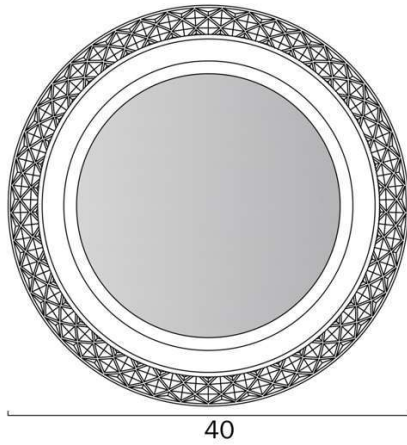

Last modification

2023-11-22

ELIE OY40-CH3C
9329501067444

Introducing the Elie LED Oyster Lamp—an epitome of decorative style. The unique faceted clear outer frame creates an alluring play of light, while the mirrored center enhances illumination throughout the room. With a selectable slide switch for warm, natural or cool light and Triac dimmability, this lamp offers versatility. Available in three sizes, Elie blends aesthetic appeal with functionality, making it a captivating addition to any space.

Overview

Family name	Elie
Categories	Oysters
Switch	Slide Switch
Usage	Indoor Lighting

Color / Material

Fixture Color	Chrome
Fixture Finish	Brushed Chrome
Fixture Material	Acrylic, Aluminium

Size

Fixture Diameter (cm)	40.0
Fixture Projection (cm)	4.5
Canopy Diameter (cm)	32.0

Specification

Voltage Input	240V
Total Wattage (max)	24
Globe Type	LED integrated SMD
Globe / Light Source included	Yes
Color Kelvin	3 CCT (3000k - 4000k - 5000k)
Dimmable	Yes
Electrical Protection	CLASS I - HIGH VOLTAGE, EARTH REQUIRED
IP rating	IP20
Approvals	RCM
Installation Required	Yes (by Licensed Electrician only)

All representations within this document are subject to copyright. ELECTRICAL INSTALLATIONS MUST BE PERFORMED BY A QUALIFIED ELECTRICAL CONTRACTOR AND INSTALLED IN ACCORDANCE WITH AS/NZS 3000.
NOTE : All images , descriptions and dimensions are indicative. Please check latest version of item detail on Telbix website prior to ordering or installation.

Care Instructions Do not use strong liquid cleaners, Wipe clean with a dry cloth
Replacement Warranty *3 Years

Barcode
GTIN 9329501067444

Image -dimensions

Note: Dimensions are only a guide and may vary due to manufacturing variations.