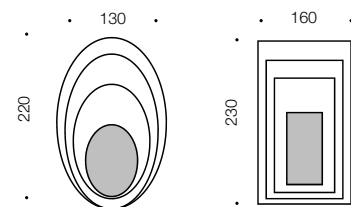

Elsa

Wall Lamp

Specifications

| | |
|--------------|-----------|
| Type | Wall Lamp |
| Light Source | LED |
| Lumen | 400 |
| Colour Temp | 4000k |
| Wattage | 5w |
| Dimmable | No |
| CRI | >80 |
| Power Factor | >0.9 |
| Beam Angle | 140 |
| Warranty | 1 year* |

Colours

Chrome/opaline

Measurements

Codes

Elsa WBRD5-CH

Elsa WBSQ5-CH

Product Approvals