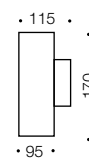

Measurements