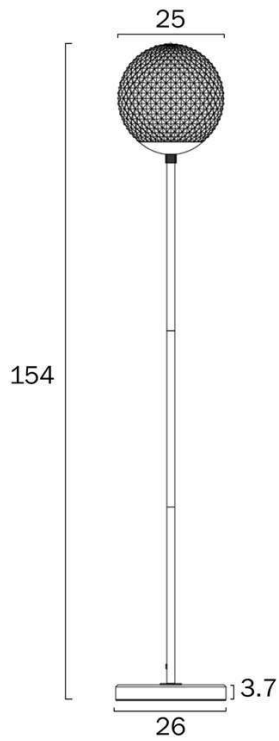

IP rating	IP20
Lead and Plug	Yes
Replacement Warranty	*3 Years

Barcode

GTIN 9329501067772

Image -dimensions

Note: Dimensions are only a guide and may vary due to manufacturing variations.