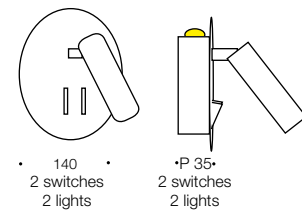

Esra

Specifications

Type	Wall Lamp
Light Source	LED
Lumen	50 + 250
Colour Temp	3000k
Wattage	1 + 3w 2 switch
Dimmable	No
CRI	>80
Power Factor	>0.9
Beam Angle	40°
Warranty	2 years*

Colours

Codes

Esra WB-AL

Esra WB-BK

Esra WB-WH

Measurements

Product Approvals