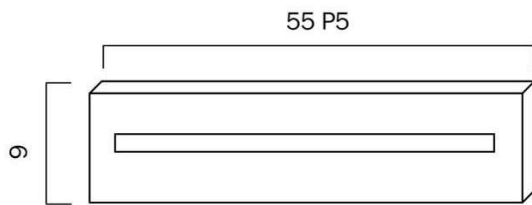

Data Sheet

Replacement Warranty *3 Years

Barcode

GTIN 9329501046388

Image -dimensions

All representations within this document are subject to copyright. ELECTRICAL INSTALLATIONS MUST BE PERFORMED BY A QUALIFIED ELECTRICAL CONTRACTOR AND INSTALLED IN ACCORDANCE WITH AS/NZS 3000.
NOTE : All images , descriptions and dimensions are indicative. Please check latest version of item detail on Telbix website prior to ordering or installation.