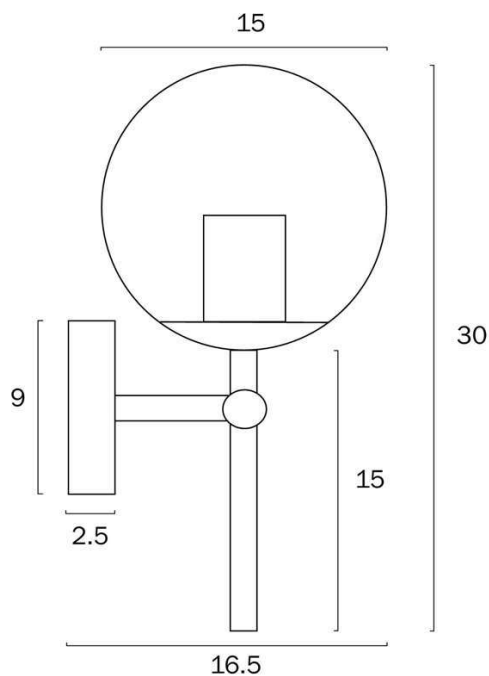

Size

Fixture Length (cm)	15.0
Fixture Height (cm)	30.0
Fixture Projection (cm)	16.5
Canopy Diameter (cm)	9.0
Canopy Projection (cm)	2.5
Glass Diameter	15.00

Specification

Voltage Input	240V
Wattage (max)	25
Globe Type	E27
Globe / Light Source qty	1

Barcode

GTIN 9329501062050

Image -dimensions

Note: Dimensions are only a guide and may vary due to manufacturing variations.