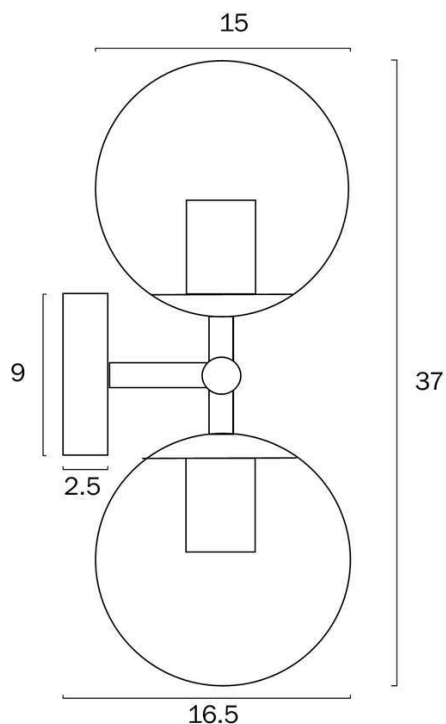

Size

Fixture Length (cm)	15.0
Fixture Height (cm)	37.0
Fixture Projection (cm)	16.5
Canopy Diameter (cm)	9.0
Canopy Projection (cm)	2.5
Glass Diameter	15.00

Specification

Voltage Input	240V
Wattage (max)	50
Wattage	25
Globe Type	E27

Barcode

GTIN 9329501062074

Image -dimensions

Note: Dimensions are only a guide and may vary due to manufacturing variations.