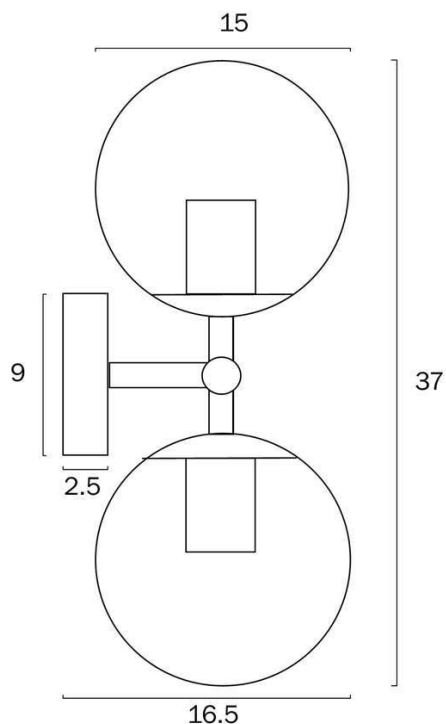

Size

Fixture Length (cm)	15.0
Fixture Height (cm)	37.0
Fixture Projection (cm)	16.5
Canopy Diameter (cm)	9.0
Canopy Projection (cm)	2.5
Glass Diameter	15.00

Specification

Voltage Input	240V
Wattage (max)	50
Wattage	25
Globe Type	E27

Barcode

GTIN 9329501062081

Image -dimensions

Note: Dimensions are only a guide and may vary due to manufacturing variations.