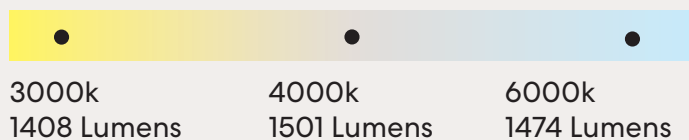

Technical Data

Install Location:	Indoor/Outdoor* & Coastal
Motor Type:	AC
Blade Material:	ABS Plastic
Operation:	Wall Control

Reversible:	Yes (via motor)
Ceiling Mount Angle:	0-20°
Blade Pitch:	12° (Approx)

About the CCT LED Light

Light Type:	LED (18w)
Dimmable:	No

Performance

Speed	Motor Wattage	RPM	Airflow
1	18w	107	4,707 m3/hr
2	34w	153	7,132 m3/hr
3	55w	197	9,732 m3/hr

Anti-corrosive paint applied on all metal components & ABS blades make this fan suitable for coastal environment installation