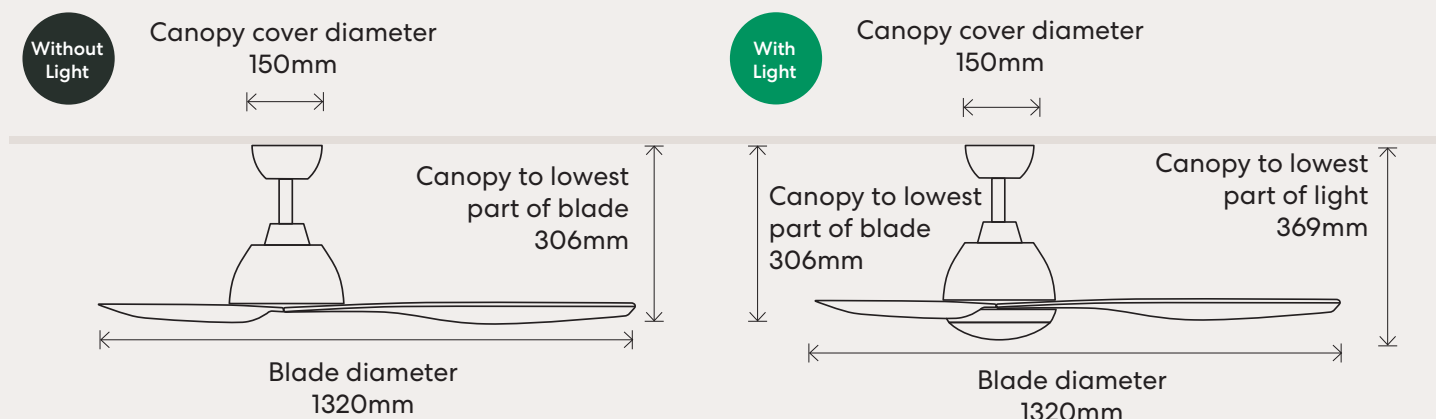

Technical Data

Install Location:	Indoor/Outdoor* & Coastal
Motor Type:	AC
Blade Material:	ABS Plastic
Operation:	Wall Control

Reversible:	Yes (via motor)
Ceiling Mount Angle:	0-20°
Blade Pitch:	12° (Approx)

About the CCT LED Light

Light Type:	LED (18w)
Dimmable:	No

Performance

Speed	Motor Wattage	RPM	Airflow
1	18w	107	4,707 m3/hr
2	34w	153	7,132 m3/hr
3	55w	197	9,732 m3/hr

Anti-corrosive paint applied on all metal components & ABS blades make this fan suitable for coastal environment installation

Dimensions

Extension Rods

K505M/109A
White 900mm

K505M/118A
White 1800mm

K505M/209A
Black 900mm

K505M/218A
Black 1800mm