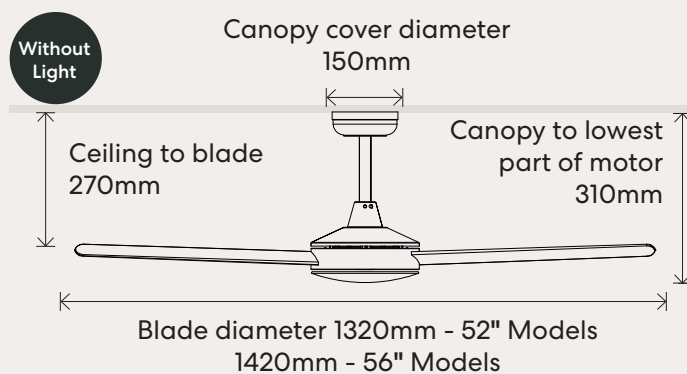

52" SMART / Remote

Speed	Wattage	RPM	Airflow
1	5w	60	3,911 m3/hr
2	7w	90	5,242 m3/hr
3	10w	122	6,394 m3/hr
4	16w	151	7,454 m3/hr
5	25w	185	9,202 m3/hr
6	35w	215	11,060 m3/hr

56" SMART / Remote

Speed	Wattage	RPM	Airflow
1	5w	60	5,631 m3/hr
2	7w	88	6,953 m3/hr
3	10w	116	8,824 m3/hr
4	15w	145	10,630 m3/hr
5	24w	174	13,874 m3/hr
6	35w	200	15,639 m3/hr

Dimensions

Extension Rods

K500M/109A
White 900mm

K500M/209A
Black 900mm

K500M/115A
White 1500mm

K500M/215A
Black 1500mm