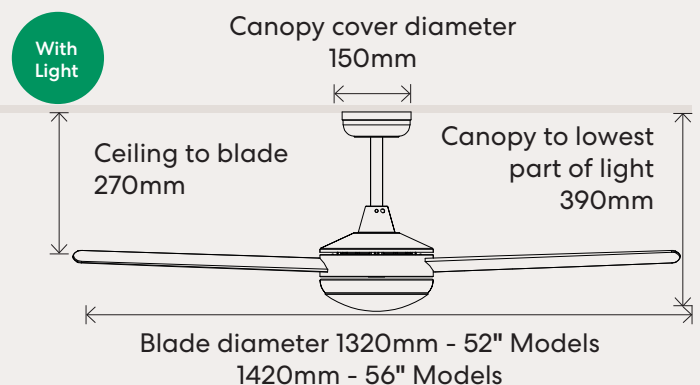

52" SMART / Remote

Speed	Wattage	RPM	Airflow
1	5w	60	3,911 m3/hr
2	7w	90	5,242 m3/hr
3	10w	122	6,394 m3/hr
4	16w	151	7,454 m3/hr
5	25w	185	9,202 m3/hr
6	35w	215	11,060 m3/hr

56" SMART / Remote

Speed	Wattage	RPM	Airflow
1	5w	60	5,631 m3/hr
2	7w	88	6,953 m3/hr
3	10w	116	8,824 m3/hr
4	15w	145	10,630 m3/hr
5	24w	174	13,874 m3/hr
6	35w	200	15,639 m3/hr

Dimensions

Extension Rods

K500M/109A
White 900mm

K500M/209A
Black 900mm

K500M/115A
White 1500mm

K500M/215A
Black 1500mm