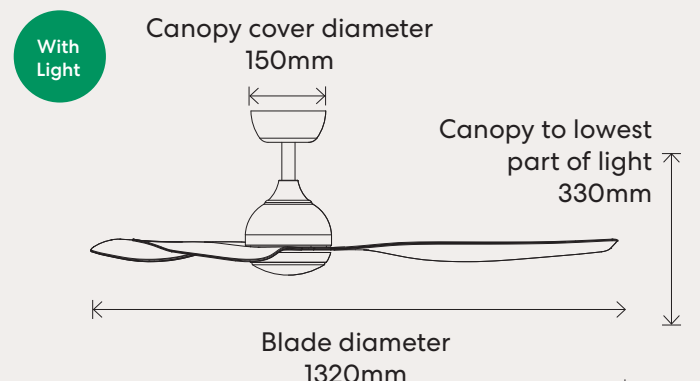

Dimensions

Extension Rods - No Light Models

K505M/109A White 900mm	K505M/118A White 1800mm
K505M/209A Black 900mm	K505M/218A Black 1800mm

Extension Rods - LED Light Models

K5061/109A White 900mm	K5061/118A White 1800mm
K5061/209A Black 900mm	K5061/218A Black 1800mm

Remote frequency 433 MHz.