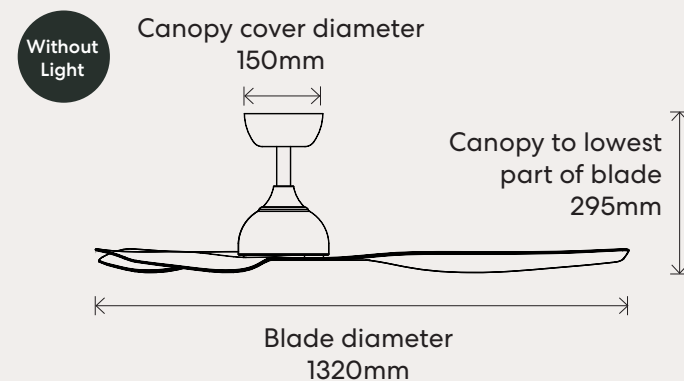

Dimensions

Extension Rods - No Light Models

K505M/109A White 900mm	K505M/118A White 1800mm
K505M/209A Black 900mm	K505M/218A Black 1800mm

Extension Rods - LED Light Models

K5061/109A White 900mm	K5061/118A White 1800mm
K5061/209A Black 900mm	K5061/218A Black 1800mm

Remote frequency 433 MHz.