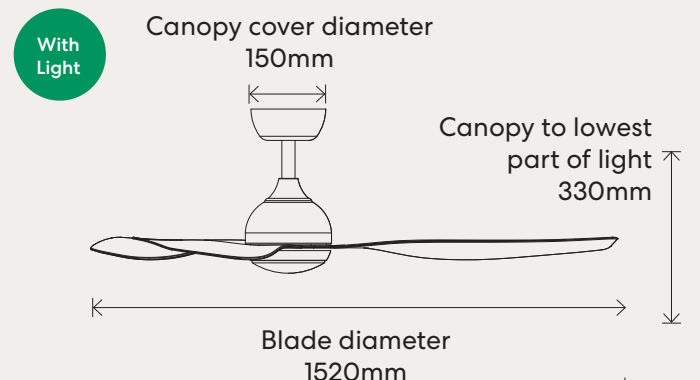

Dimensions

Extension Rods - No Light Models

K505M/109A White 900mm	K505M/118A White 1800mm
K505M/209A Black 900mm	K505M/218A Black 1800mm

Extension Rods - LED Light Models

K5061/109A White 900mm	K5061/118A White 1800mm
K5061/209A Black 900mm	K5061/218A Black 1800mm