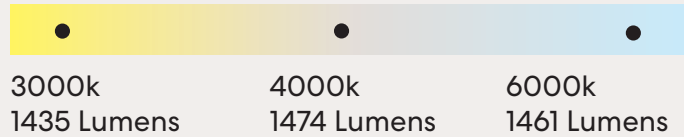

Technical Data

Key Details

Install Location:	Indoor / Outdoor*
Motor Type:	DC
Blade Material:	ABS Plastic
Operation:	Remote Control

Reversible:	Yes (via remote)
Timer:	1H / 4H / 8H
Ceiling Mount Angle:	0-15°
Blade Pitch:	15° (Approx)

About the CCT LED Light

Light Type:	LED (24w)
Dimmable:	Yes (8 Steps)

SP13-FM004 - User Replaceable LED Light Panel. Plug in LED panel can be replaced without an electrician.

Performance

Speed	Motor Wattage	RPM	Airflow
1	5.6w	80	6,880 m3/hr
2	8.3w	96	8,050 m3/hr
3	11w	113	9,290 m3/hr
4	17w	136	10,500 m3/hr
5	27w	164	13,500 m3/hr
6	40w	191	15,200 m3/hr