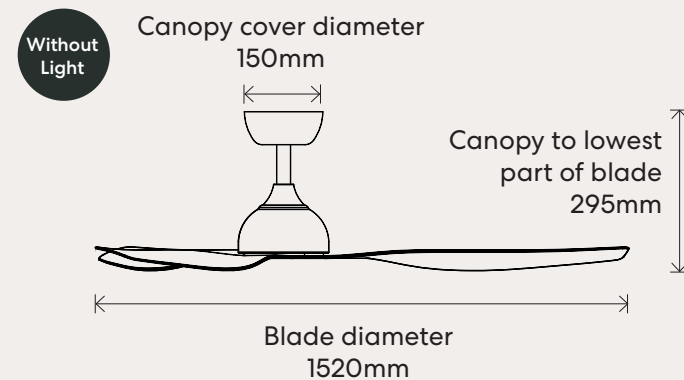

Dimensions

Extension Rods - No Light Models

K505M/109A White 900mm	K505M/118A White 1800mm
K505M/209A Black 900mm	K505M/218A Black 1800mm

Extension Rods - LED Light Models

K5061/109A White 900mm	K5061/118A White 1800mm
K5061/209A Black 900mm	K5061/218A Black 1800mm