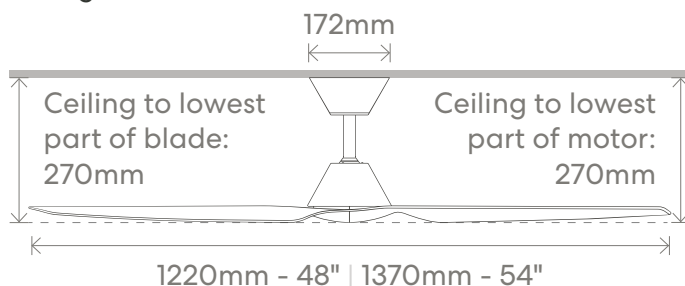

Dimensions

No Light

Dimensions based off supplied 600mm Rod

CCT LED Light

Extension Rods

White		Black	
K701M/106A	600mm	K701M/206A	600mm
K701M/109A	900mm	K701M/209A	900mm
K701M/115A	1500mm	K701M/215A	1500mm