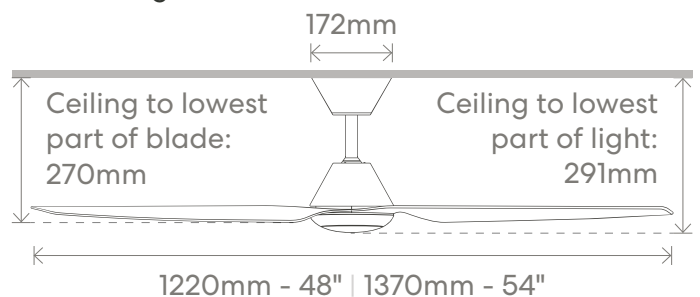

Dimensions

No Light

Dimensions based off supplied 600mm Rod

CCT LED Light

Extension Rods

White		Black	
K701M/106A	600mm	K701M/206A	600mm
K701M/109A	900mm	K701M/209A	900mm
K701M/115A	1500mm	K701M/215A	1500mm