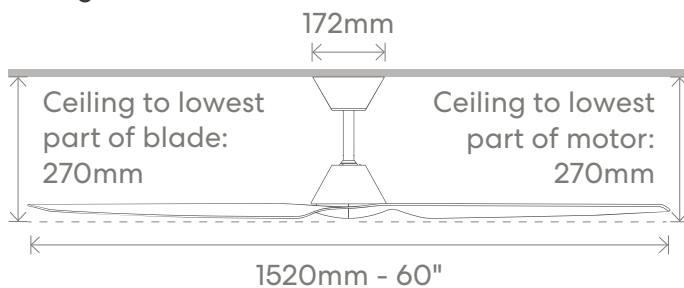

Light Memory: CCT & Brightness settings are retained when fan is turned off / on – from remote or switch.

Dimensions

No Light

Dimensions based off supplied 600mm Rod

CCT LED Light

Extension Rods

White		Black	
K701M/106A	600mm	K701M/206A	600mm
K701M/109A	900mm	K701M/209A	900mm
K701M/115A	1500mm	K701M/215A	1500mm