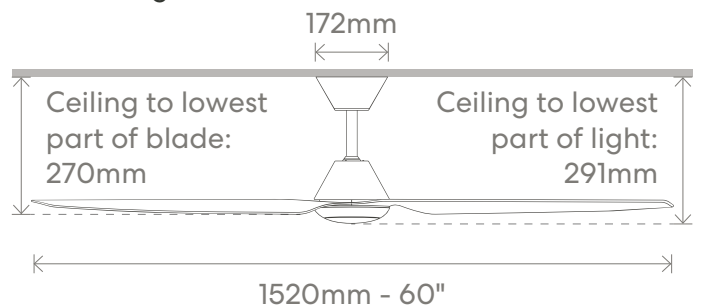

Light Memory: CCT & Brightness settings are retained when fan is turned off / on – from remote or switch.

Dimensions

No Light

Dimensions based off supplied 600mm Rod

CCT LED Light

Extension Rods

White		Black	
K701M/106A	600mm	K701M/206A	600mm
K701M/109A	900mm	K701M/209A	900mm
K701M/115A	1500mm	K701M/215A	1500mm