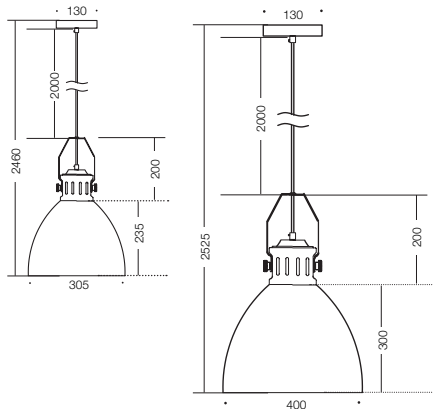

Fabrica

Specifications

| | |
|--------------|--------------|
| Type | Pendant |
| Light Source | 40w E27max |
| Globe | Not included |
| Warranty | 1 year* |

Colours

Graphite

Grey

White

Measurements

Canopy length: 25
Canopy diameter: 130
Suspension length: 2000

Codes

Fabrica PE30-BK

Fabrica PE30-GY

Fabrica PE30-WH

Fabrica PE40-BK

Fabrica PE40-GY

Fabrica PE40-WH