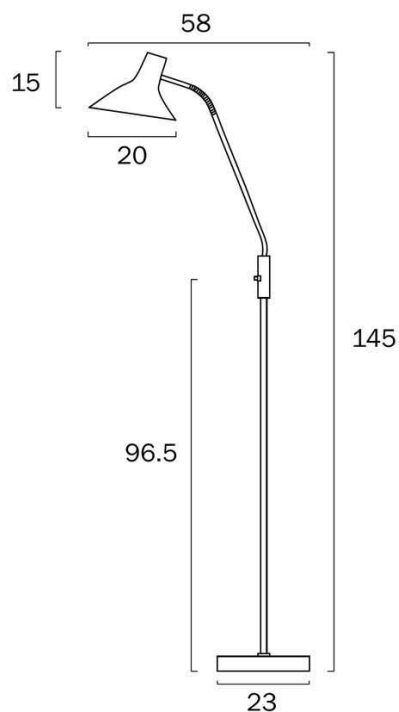

Size

Fixture Length (cm)	58.0
Fixture Width (cm)	23.0
Fixture Height (cm)	145.0
Base Diameter (cm)	23.0
Shade Diameter (cm)	20.0
Shade Height (cm)	15.0

Specification

Voltage Input	240V
----------------------	------

Barcode

GTIN 9329501062395

Image -dimensions

Note: Dimensions are only a guide and may vary due to manufacturing variations.