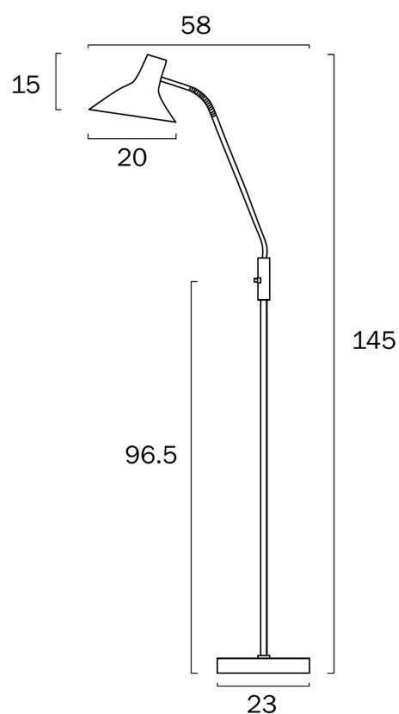

Size

Fixture Length (cm)	58.0
Fixture Width (cm)	23.0
Fixture Height (cm)	145.0
Base Diameter (cm)	23.0
Shade Diameter (cm)	20.0
Shade Height (cm)	15.0

Specification

Voltage Input	240V
----------------------	------

Barcode

GTIN 9329501062432

Image -dimensions

Note: Dimensions are only a guide and may vary due to manufacturing variations.