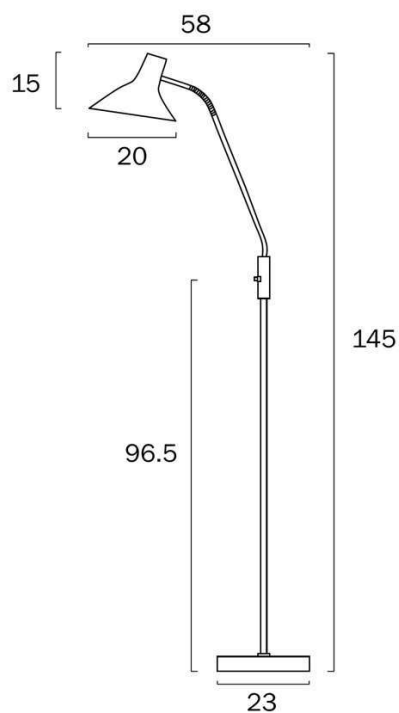

Size

Fixture Length (cm)	58.0
Fixture Width (cm)	23.0
Fixture Height (cm)	145.0
Base Diameter (cm)	23.0
Shade Diameter (cm)	20.0
Shade Height (cm)	15.0

Specification

Voltage Input	240V
----------------------	------

Barcode

GTIN 9329501062456

Image -dimensions

Note: Dimensions are only a guide and may vary due to manufacturing variations.