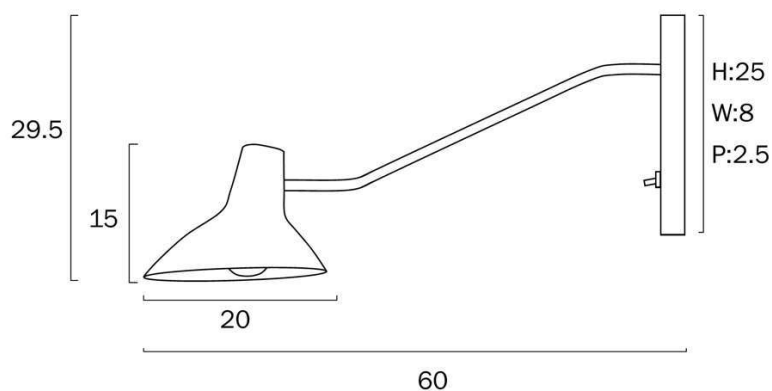

Globe Type	E27
Globe / Light Source qty	1
Globe / Light Source included	No
Dimmable	Globe Dependant
Electrical Protection	CLASS I - HIGH VOLTAGE, EARTH REQUIRED
IP rating	IP20
Approvals	RCM
Assembly Required	No
Box Contents	Basic mounting screws,Instruction
Installation Required	Yes (by Licensed Electrician only)
Care Instructions	Do not use strong liquid cleaners,Wipe clean with a dry cloth
Warranty	3 Years

Barcode

GTIN 9329501062463

Image -dimensions

Note: Dimensions are only a guide and may vary due to manufacturing variations.