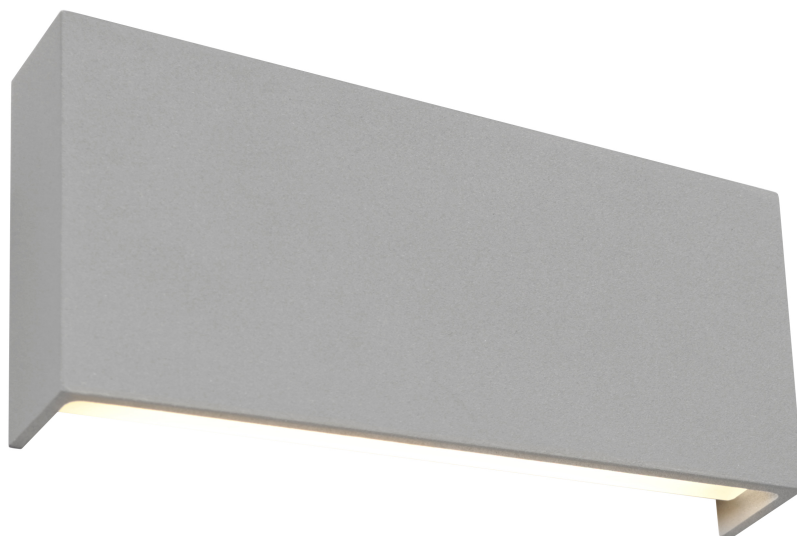

Coastal

Exteriors

Fargo

LED CRI 80 3000K IP 54

Black finish | Silver finish | Frost/Clear acrylic lens

Model No	Description	Light Source	Lumens	Dimensions
FARG2E BLK, SLV	2lt LED Exterior Wall Light	2 x 5w SMD	545Lm	L: 180mm H: 90-80mm P: 35mm