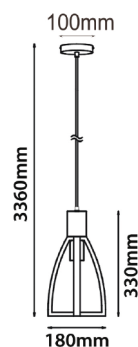

Faro

- Interior single pendant light
- Shade: powder coated iron & wood
- Globes not included
- For indoor use only

FAR01
(Black)

FAR02
(White)

Part No.	FAR01 & FAR02
Description	PENDANT MATT BLK / WH IRON WOOD Convex Cone
Material	Powder coated iron, wood
Lamp Holder	1XE27 (Max.72W HAL)
Dimensions	Ø180 x H 330mm
Suspension	3m black / white PVC cable
Canopy Size	Ø100x25mm
Weight	1.65kg
Box	40x22x23cm
Carton QTY	1/10

*Mounting straight bracket: 90x20mm, with central 10mm cable entry.