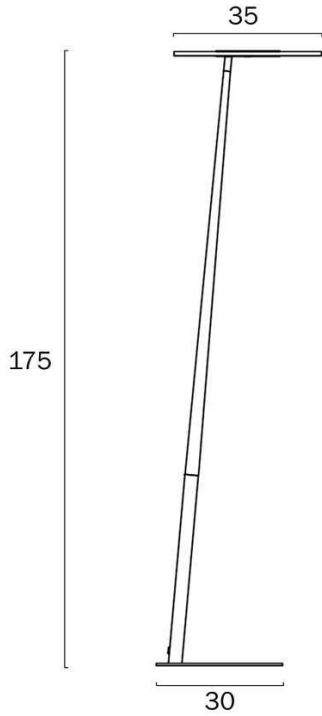

Last modification 2023-10-07

FARO FL-AG 9329501066829

Introducing the Faro Floor Lamp, a symbol of modern design and functionality. Its captivating offset tapered tube defies convention, doubling as an art piece and luminary. The acid-etched LED disc casts an enchanting, diffused glow, illuminating your space with finesse. Tailor your lighting with selectable color temperature and effortlessly adjust brightness with the foot switch. Elevate your décor with the Faro Floor Lamp, where innovation and aesthetics converge to redefine illumination in your space. Available in 4 finishes.

Overview

Family name	Faro
Categories	Floor Lamps
Usage	Indoor Lighting

Color / Material

Fixture Color	Antique Gold
Fixture Material	Iron, Acrylic

Size

Fixture Width (cm)	35.0
Fixture Height (cm)	175.0
Base Width (cm)	30.0

Specification

Voltage Input	240V
Total Wattage (max)	12
Wattage	12
Globe Type	LED integrated SMD
Globe / Light Source included	Yes
Dimmable	Yes
Electrical Protection	CLASS III - LOW VOLTAGE, <54v
Lead and Plug	Yes
Approvals	RCM
Assembly Required	Yes
Care Instructions	Do not use strong liquid cleaners, Wipe clean with a dry cloth

All representations within this document are subject to copyright. ELECTRICAL INSTALLATIONS MUST BE PERFORMED BY A QUALIFIED ELECTRICAL CONTRACTOR AND INSTALLED IN ACCORDANCE WITH AS/NZS 3000.
NOTE : All images , descriptions and dimensions are indicative. Please check latest version of item detail on Telbix website prior to ordering or installation.

Replacement Warranty *3 Years

Barcode

GTIN 9329501066829

Image -dimensions

Note: Dimensions are only a guide and may vary due to manufacturing variations.