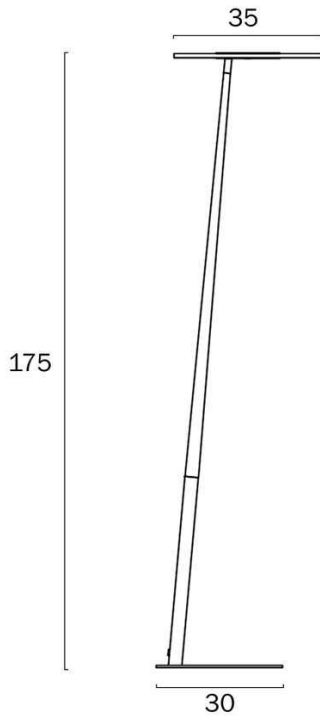

Overview

Family name	Faro
Categories	Floor Lamps
Switch	Foot Switch
Usage	Indoor Lighting

Color / Material

Fixture Color	Black
Fixture Material	Iron, Acrylic

Size

Fixture Width (cm)	35.0
Fixture Height (cm)	175.0
Base Width (cm)	30.0

Care Instructions

Do not use strong liquid cleaners, Wipe clean with a dry cloth

Replacement Warranty

*3 Years

Barcode**GTIN**

9329501066799

Image -dimensions

Note: Dimensions are only a guide and may vary due to manufacturing variations.