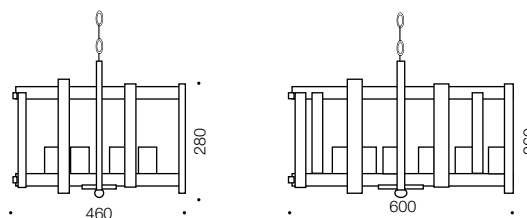

FINLEY

Pendant

Specifications

Type	Pendant
Light Source	4 x 25w E27 max 6 x 25w E27 max
Globe	Not included
Warranty	1 year*

Measurements

Colours

Antique brass

Nickel matt