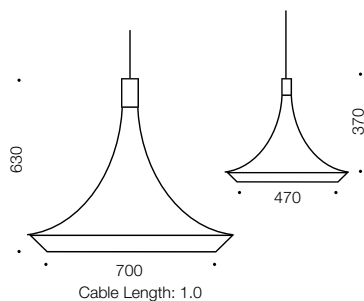

Fitch

Pendant

Specifications

Type	Pendant
Light Source	E27 60w max
Globe	Not included
Warranty	1 year*

Colours

Nickel/opal matt

Measurements

Codes