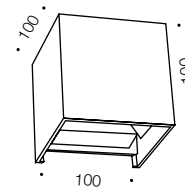

Flip

Wall Lamp

Specifications

Type	Exterior
Light Source	LED
Lumen	400
Colour Temp	4000k
Wattage	5w
Dimmable	No
CRI	>80
Power Factor	>0.9
Beam Angle	140
Warranty	2 years*

Colours

Black/silver/white

Codes

Flip WB-BK

Flip WB-SL

Flip WB-WH

Measurements

Product Approvals