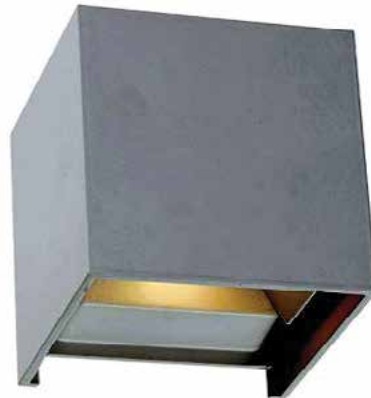

Flip

Wall Lamp

Specifications

Type	Exterior
Light Source	LED
Lumen	400
Colour Temp	4000k
Wattage	5w
Dimmable	No
CRI	>80
Power Factor	>0.9
Beam Angle	140
Warranty	2 year*

Colours

Black/silver/white

Codes

Flip WB-BK

Flip WB-SL

Flip WB-WH

Measurements

Product Approvals