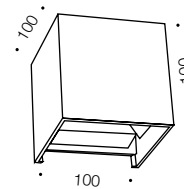

Flip

Wall Lamp

Specifications

Type	Exterior
Light Source	LED
Lumen	400
Colour Temp	4000k
Wattage	5w
Dimmable	No
CRI	>80
Power Factor	>0.9
Beam Angle	140
Warranty	2 year*

Colours

Black/silver/white

Codes

Flip WB-BK

Flip WB-SL

Flip WB-WH

Measurements

Product Approvals