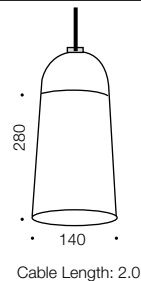

Foil

Pendant

Specifications

Type	Pendant
Light Source	E27 25w max
Globe	Not included
Warranty	1 year*

Measurements

Colours

Codes

Foil PE14-BKAL