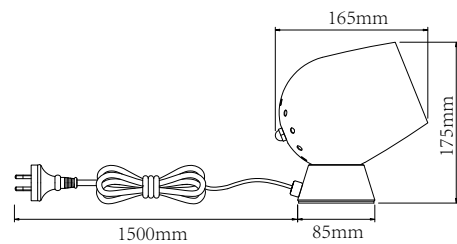

FOKUS SERIES

Interior E14 Touch On/Off Table Lamps

Product Features:

- Input voltage: 220-240V AC 50/60Hz
- Material: iron
- Max.25W halogen globe
- E14 lamp holder
- Globe not included
- Recommended CLA globes: CAN series / FR series / CLAR5011WSES
- Cable length: 1.5m
- **Non adjustable head unit**
- For indoor use only

Part No.	FOKUS01
Colour	White
Lamp Holder	1XE14
Length	165mm
Height	175mm
Flex & plug	1500mm
Base Size	Ø85mm
Weight	0.55kg
Box	19x17x13cm
Carton QTY	1/6

Part No.	FOKUS02
Colour	Black
Lamp Holder	1XE14
Length	165mm
Height	175mm
Flex & plug	1500mm
Base Size	Ø85mm
Weight	0.55kg
Box	19x17x13cm
Carton QTY	1/6

Part No.	FOKUS03
Colour	Copper
Lamp Holder	1XE14
Length	165mm
Height	175mm
Flex & plug	1500mm
Base Size	Ø85mm
Weight	0.55kg
Box	19x17x13cm
Carton QTY	1/6

Part No.	FOKUS04
Colour	Pewter
Lamp Holder	1XE14
Length	165mm
Height	175mm
Flex & plug	1500mm
Base Size	Ø85mm
Weight	0.55kg
Box	19x17x13cm
Carton QTY	1/6