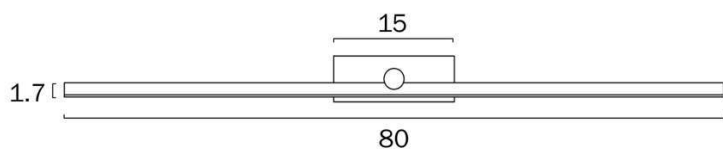

Color Kelvin	3 CCT (3000k - 4000k - 5000k)
Color Rendering	>83
Dimmable	No
Electrical Protection	CLASS I - HIGH VOLTAGE, EARTH REQUIRED
IP rating	IP44
Lead and Plug	No
Approvals	RCM
Installation Required	Yes (by Licensed Electrician only)
Care Instructions	Do not use strong liquid cleaners, Wipe clean with a dry cloth
Replacement Warranty	*3 Years

Barcode

GTIN 9329501067314

Image -dimensions

Note: Dimensions are only a guide and may vary due to manufacturing variations.