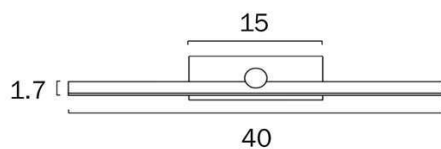

Color Kelvin	3 CCT (3000k - 4000k - 5000k)
Color Rendering	>83
Dimmable	No
Electrical Protection	CLASS I - HIGH VOLTAGE, EARTH REQUIRED
IP rating	IP44
Lead and Plug	No
Approvals	RCM
Installation Required	Yes (by Licensed Electrician only)
Care Instructions	Do not use strong liquid cleaners, Wipe clean with a dry cloth
Replacement Warranty	*3 Years

Barcode

GTIN 9329501067314

Image -dimensions

Note: Dimensions are only a guide and may vary due to manufacturing variations.