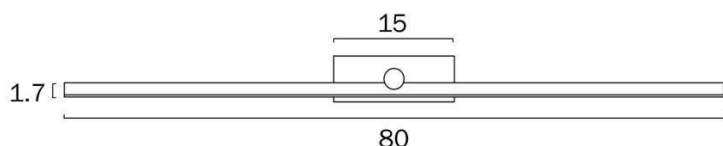

Color Kelvin	3 CCT (3000k - 4000k - 5000k)
Color Rendering	>83
Dimmable	No
Electrical Protection	CLASS I - HIGH VOLTAGE, EARTH REQUIRED
IP rating	IP44
Lead and Plug	No
Approvals	RCM
Installation Required	Yes (by Licensed Electrician only)
Care Instructions	Do not use strong liquid cleaners, Wipe clean with a dry cloth
Replacement Warranty	*3 Years

Barcode

GTIN 9329501067307

Image -dimensions

Note: Dimensions are only a guide and may vary due to manufacturing variations.