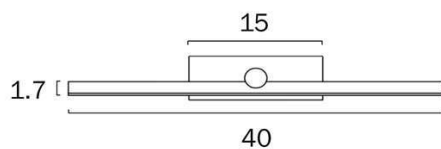

Color Kelvin	3 CCT (3000k - 4000k - 5000k)
Color Rendering	>83
Dimmable	No
Electrical Protection	CLASS I - HIGH VOLTAGE, EARTH REQUIRED
IP rating	IP44
Lead and Plug	No
Approvals	RCM
Installation Required	Yes (by Licensed Electrician only)
Care Instructions	Do not use strong liquid cleaners, Wipe clean with a dry cloth
Replacement Warranty	*3 Years

Barcode

GTIN 9329501067307

Image -dimensions

Note: Dimensions are only a guide and may vary due to manufacturing variations.