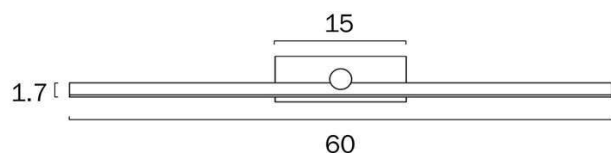

Color Kelvin	3 CCT (3000k - 4000k - 5000k)
Color Rendering	>83
Dimmable	No
Electrical Protection	CLASS I - HIGH VOLTAGE, EARTH REQUIRED
IP rating	IP44
Lead and Plug	No
Approvals	RCM
Installation Required	Yes (by Licensed Electrician only)
Care Instructions	Do not use strong liquid cleaners, Wipe clean with a dry cloth
Replacement Warranty	*3 Years

Barcode

GTIN 9329501067307

Image -dimensions

Note: Dimensions are only a guide and may vary due to manufacturing variations.