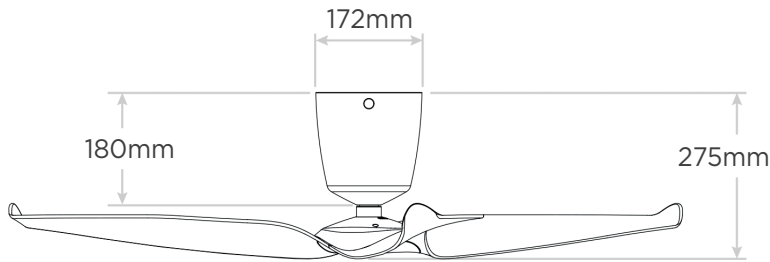

AERATRON

It's in the air

FR

CEILING FAN SPECIFICATIONS