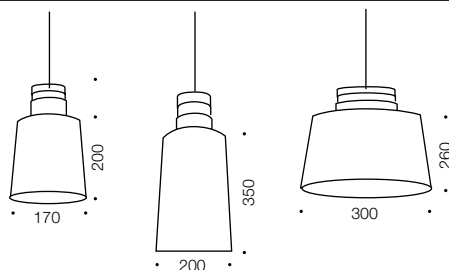

Fredi Pendant

Specifications

| | |
|--------------|--------------|
| Type | Pendant |
| Light Source | E27 25w max |
| Globe | Not included |
| Warranty | 1 year* |

Colours

Grey/nickel

Measurements

Cable Length: 2.0